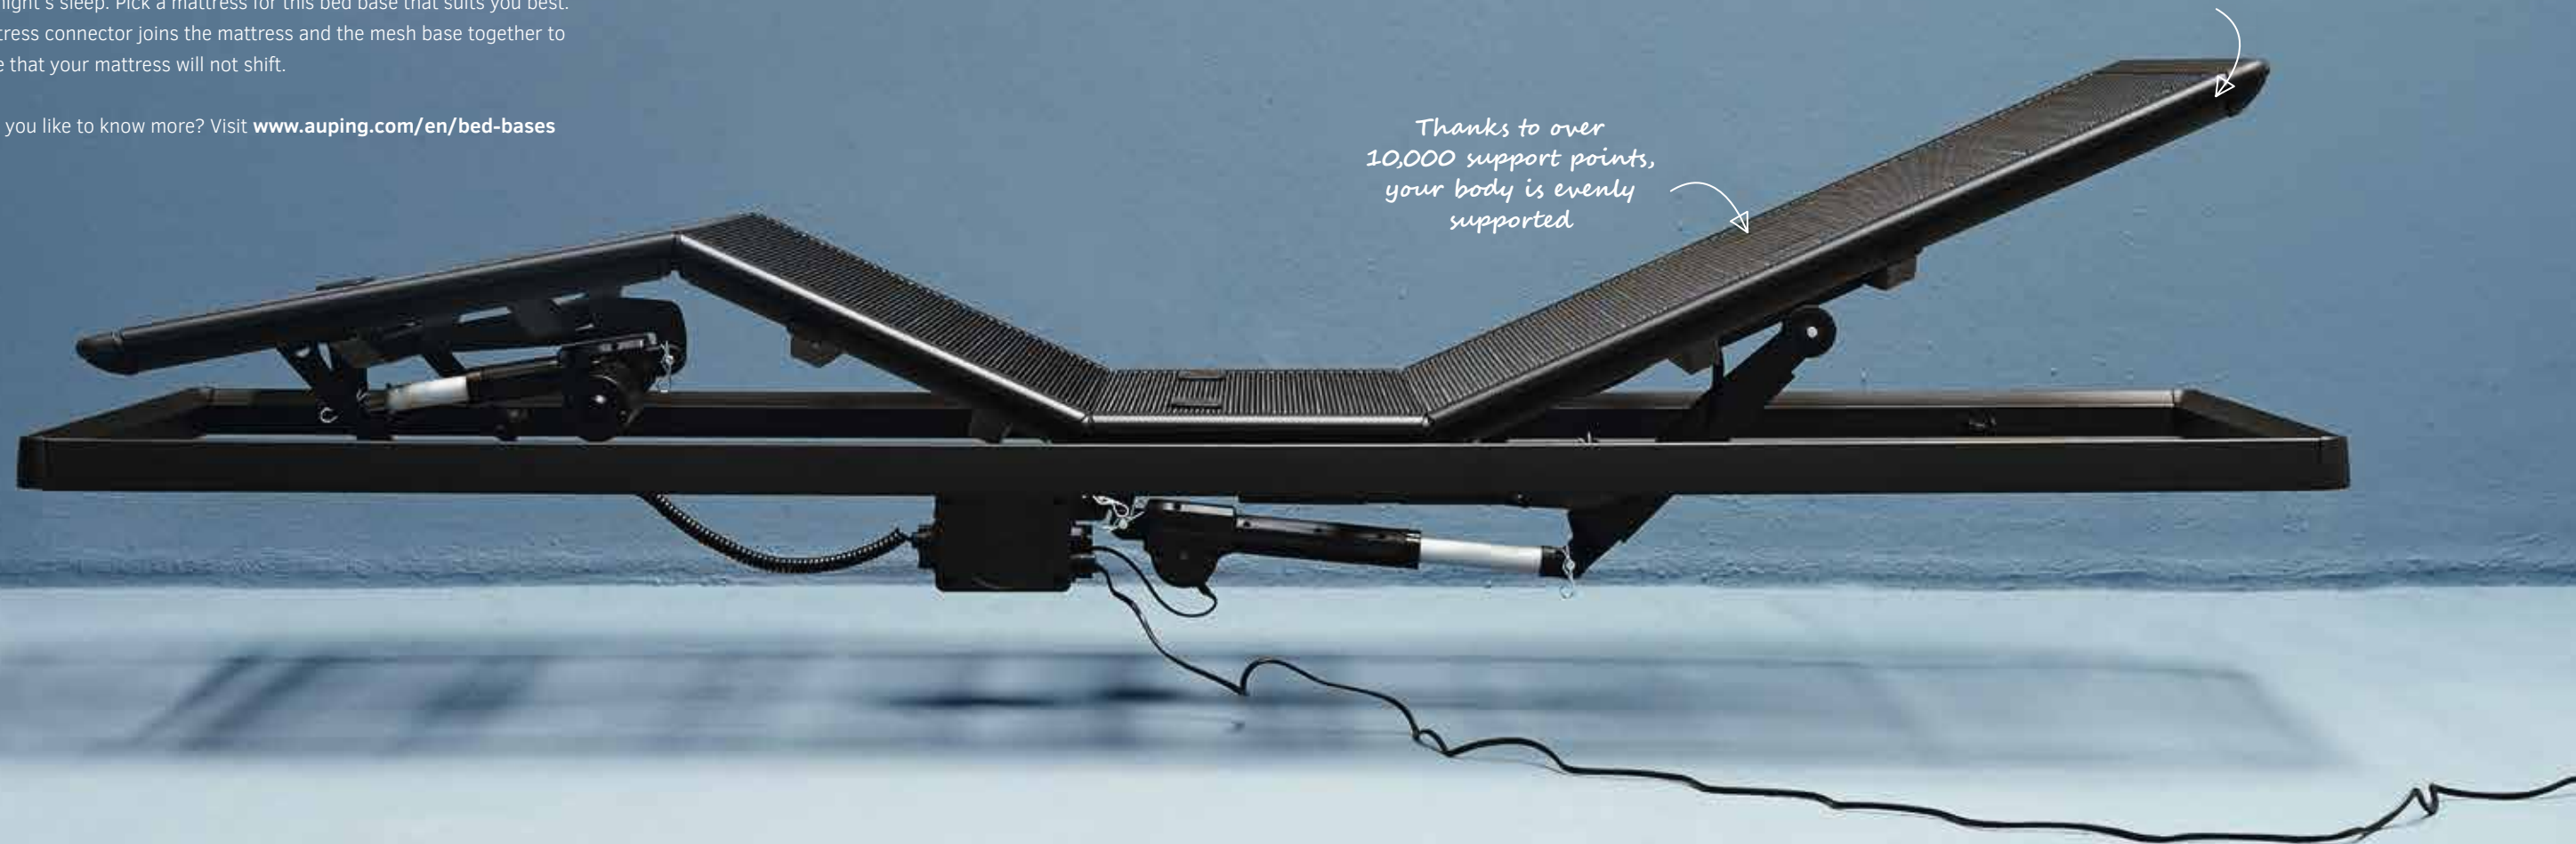

The Auping mattress and mesh base: the perfect combination to start the day feeling fresh and well-rested

Auping was the first to invent the mesh base over 125 years ago. Why? Because we wanted to make sleeping more comfortable and hygienic. The arrival of the mesh base was revolutionary, and since then we have continued to refine its design, making it fit your body even better. Every detail contributes to the ultimate comfort.

The perfect foundation for a good night's sleep

The ventilating mesh base with its 80% open structure, in combination with the refined design of the frame, makes it the perfect basis for a good night's sleep. Pick a mattress for this bed base that suits you best. A mattress connector joins the mattress and the mesh base together to ensure that your mattress will not shift.

Would you like to know more? Visit www.auping.com/en/bed-bases

Would you like to be able to adjust your bed? Then choose one with a manually or electrically-adjustable mesh base

Thanks to over 10,000 support points, your body is evenly supported