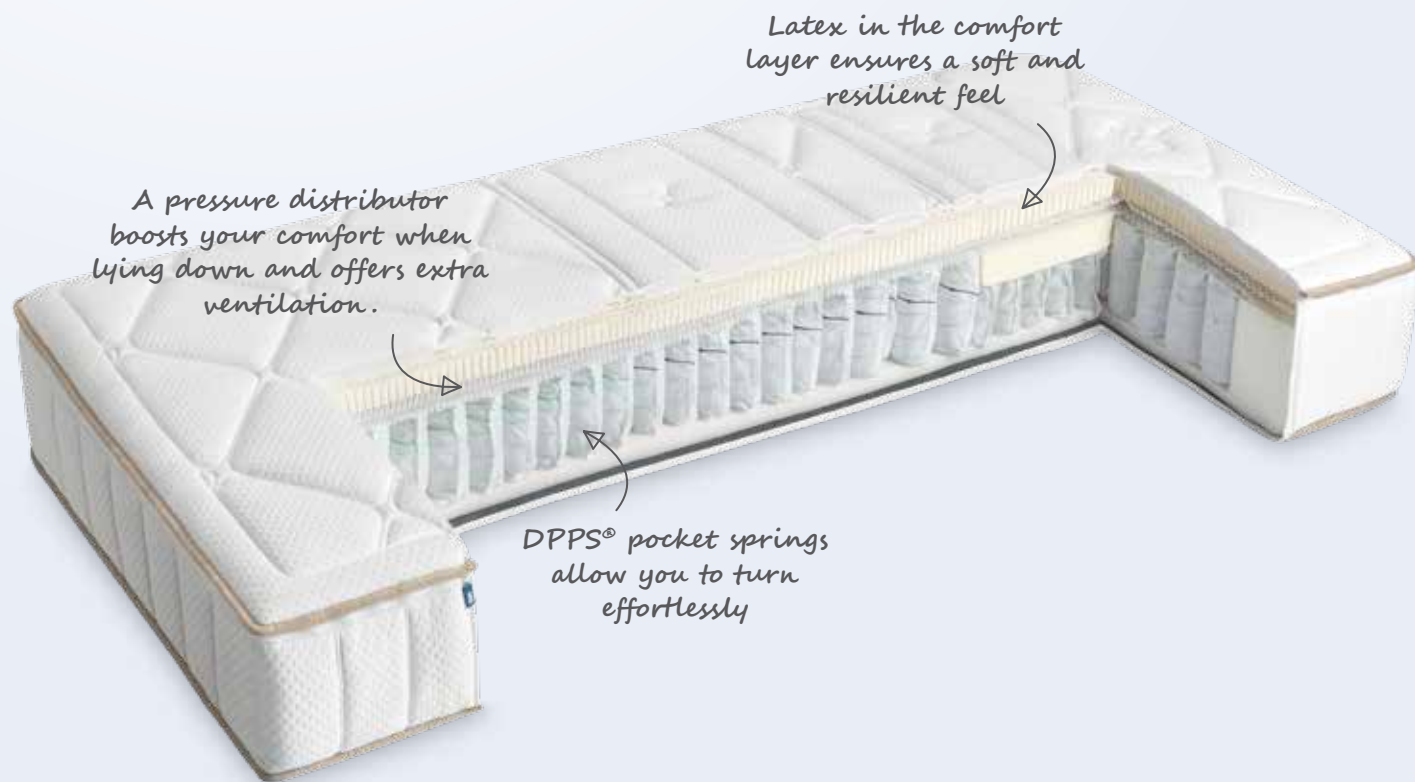

We would be happy to help you choose the mattress that perfectly suits you and your body