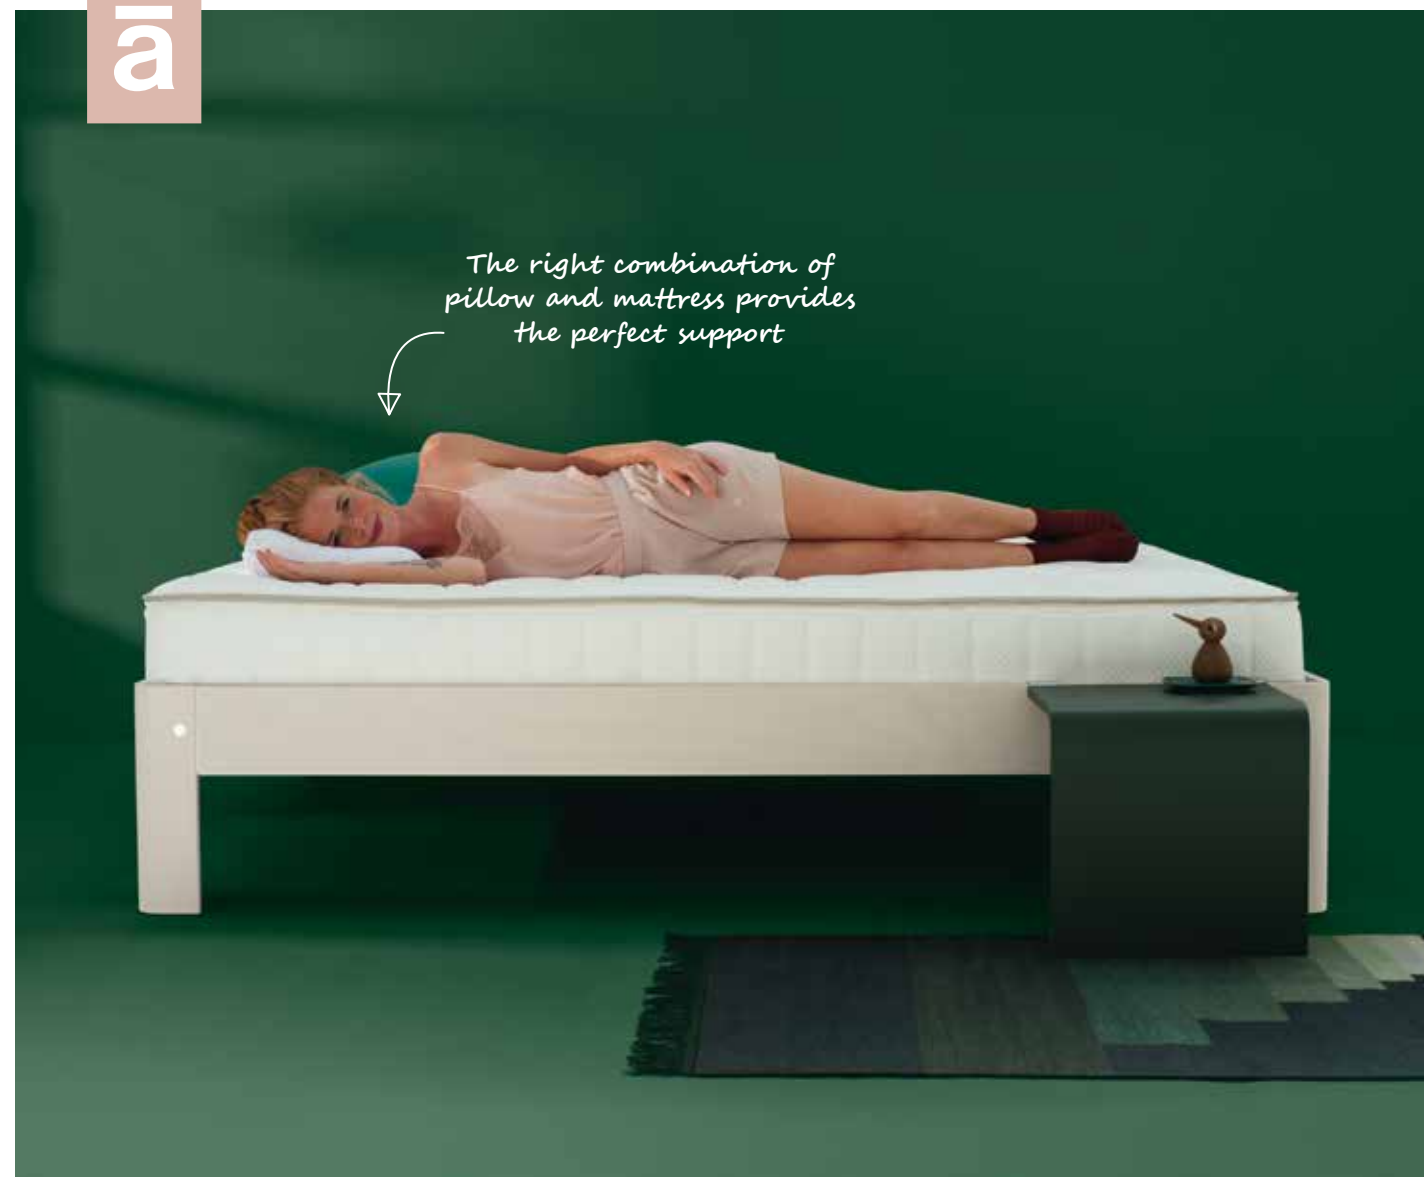

ā

The right combination of pillow and mattress provides the perfect support

Choose the perfect Auping pillow and duvet that suits you

A good night's sleep also depends on the right room temperature. It should not be too cold, but certainly not too hot either. For that reason, all Auping pillows and duvets are breathable and feel lovely, light and airy. This creates the perfect temperature allowing you to wake up feeling refreshed.

The choice of duvet heavily depends upon your personal preferences. What filling do you like? Do you like it warm in bed or a little cooler? You can choose a Summer or All Year duvet. If you get cold quickly or when the nights are cold, these duvets are easily combined to create a 4-seasons duvet.

Responsible Down Standard (RDS)

All down products in the Auping range are certified according to the Responsible Down Standard and therefore comply with strict animal welfare requirements. You can find more information on www.auping.com/rds.